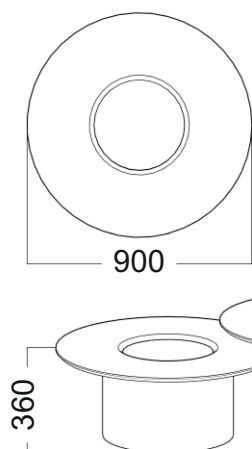

TECHNICAL INFORMATION