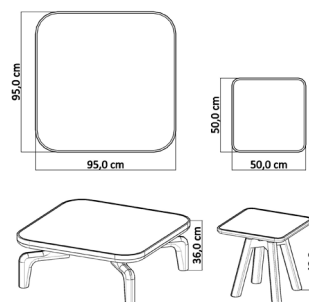

₺ 26.000

coffee table set

besni.

TECHNICAL INFORMATION

coffee table set

Inspired by nature's flowing forms, Bigadiç...
Its smooth texture stops time and adds a serene
elegance to your space. More than just a coffee
table, it's an invitation to peaceful moments.