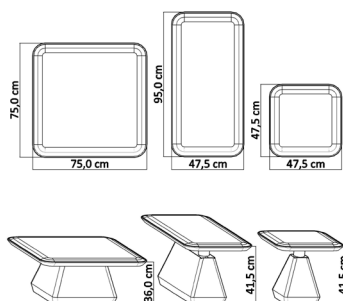

didim.

₺ 30.000

coffee table set

TECHNICAL INFORMATION

didim.

Art is about personal pleasure and the desire for self-expression.
Only you decide what you like everything in your home must be
connected in perfect harmony.