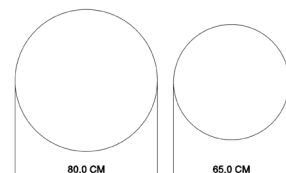

gönen.

The design draws inspiration from nature's purest forms. Gönen brings the serenity of a forest into your home with its sculptural trunks rising from the earth and natural stone surfaces. Each piece offers a tranquility and organic aesthetic that is deeply rooted in your space.

₺ 28.000

coffee table set

TECHNICAL INFORMATION