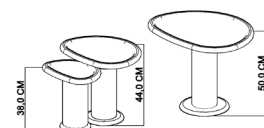

coffee table set

TECHNICAL INFORMATION

The form
sculpted
by time, the
elegance
of the
moment.

₺ 30.000

service table set

foça.

TECHNICAL INFORMATION

gönen.