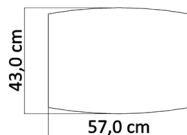

milas.

The delicacy of craftsmanship and the unique gifts of nature meet in this special space. Harmonious pieces add harmony and harmony to the space. A perfectly crafted table, with admiration, locking your eyes on him lets you watch.

₺ 20.000

TECHNICAL INFORMATION