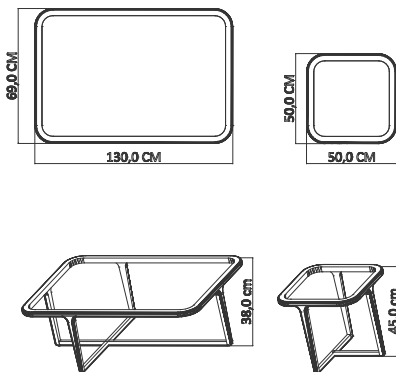

TECHNICAL INFORMATION