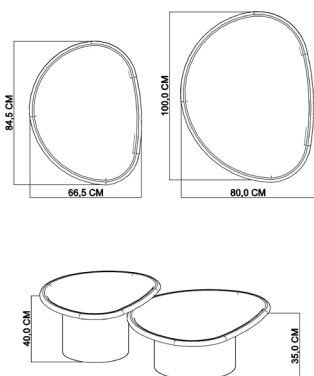

coffee table set

TECHNICAL INFORMATION

The form
sculpted
by time, the
elegance
of the
moment.

₺ 30.000

service table set

foça.

TECHNICAL INFORMATION

gönen.