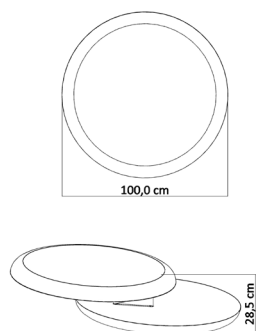

TECHNICAL INFORMATION