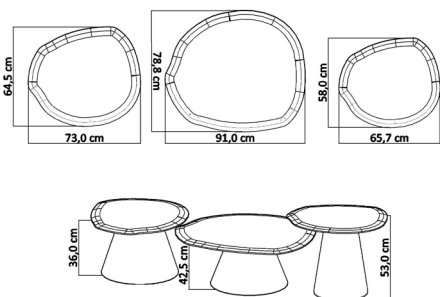

TECHNICAL INFORMATION