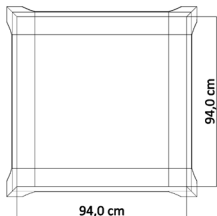

TECHNICAL INFORMATION