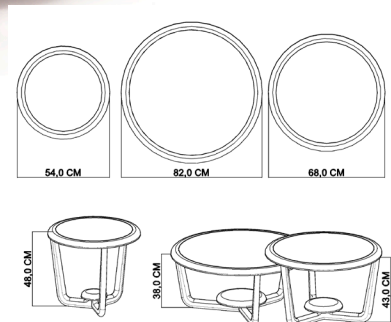

TECHNICAL INFORMATION