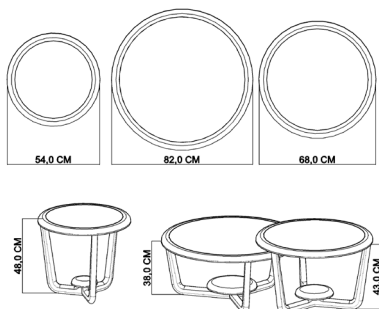

TECHNICAL INFORMATION