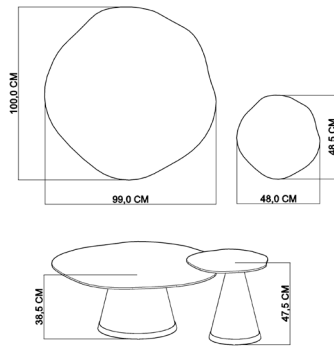

¥ 26.000

TECHNICAL INFORMATION

The memory
of the earth,
the inspiration
of design.

¥ 26.000

service table set

TECHNICAL INFORMATION

defne.

₺ 32.000