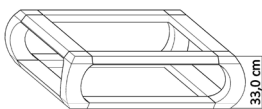

TECHNICAL INFORMATION