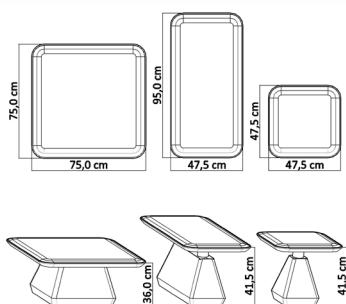

TECHNICAL INFORMATION