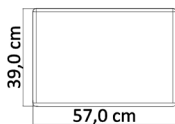

₺ 20.000

service table

TECHNICAL INFORMATION

midyat.

A new dimension that transcends time and space. Blended textures between an artist's imagination and reality.

service table

₺ 20.000

TECHNICAL INFORMATION