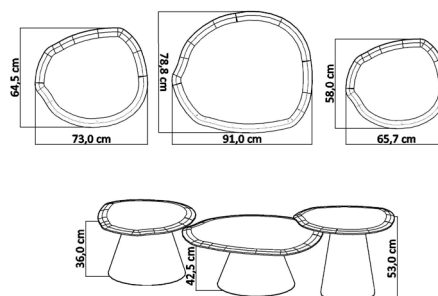

TECHNICAL INFORMATION

¥ 34.000

alucra.

coffee table set

Art is about personal pleasure and the desire for self-expression. Only you decide what you like everything in your home must be connected in perfect harmony.