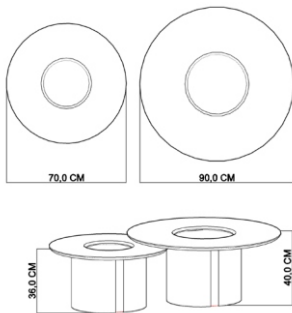

kayalı.

TECHNICAL INFORMATION