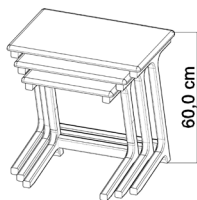

₺ 20.000

service table

TECHNICAL INFORMATION

midyat.

A new dimension that transcends time and space. Blended textures between an artist's imagination and reality.

service table

₺ 20.000

TECHNICAL INFORMATION