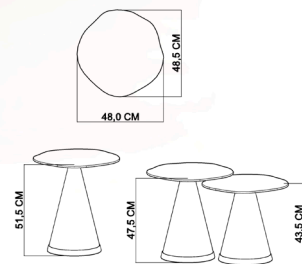

¥ 26.000

TECHNICAL INFORMATION

The memory
of the earth,
the inspiration
of design.

¥ 26.000

service table set

TECHNICAL INFORMATION

defne.

₺ 32.000