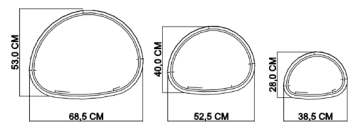

coffee table set

TECHNICAL INFORMATION

The form
sculpted
by time, the
elegance
of the
moment.

₺ 30.000

service table set

foça.

TECHNICAL INFORMATION

gönen.