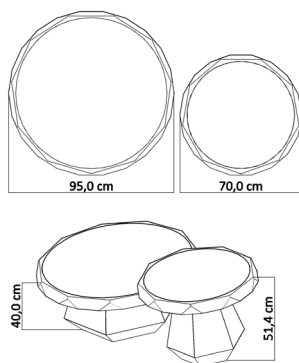

TECHNICAL INFORMATION