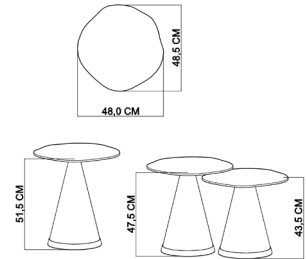

₺ 28.000

coffee table set

TECHNICAL INFORMATION

service table set

₹ 28.000

TECHNICAL INFORMATION

No matter what branch of it you work in, design is a fascinating discipline with its every detail.

karesi.